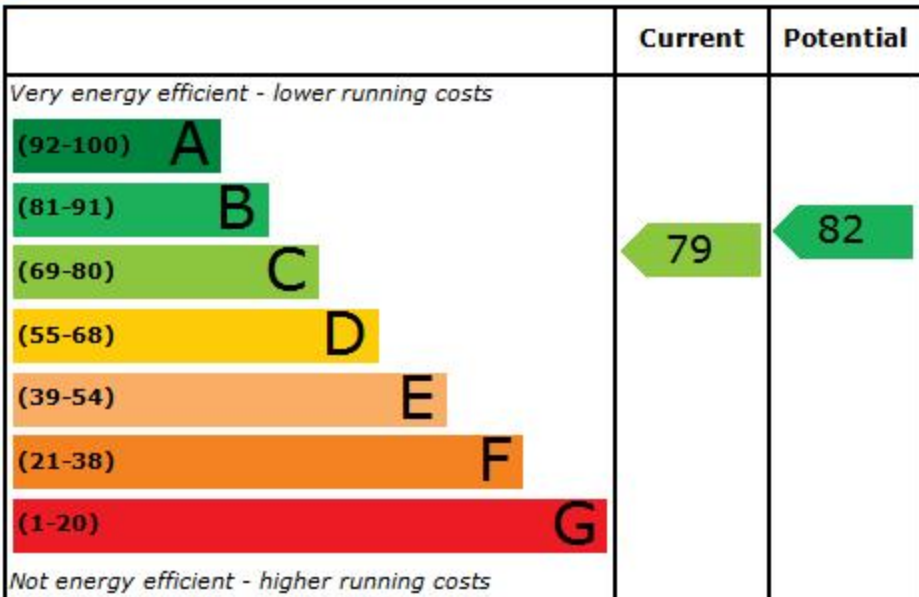

Energy Efficiency Rating

England & Wales

EU Directive
2002/91/EC

Environmental (CO₂) Impact Rating

England & Wales

EU Directive
2002/91/EC