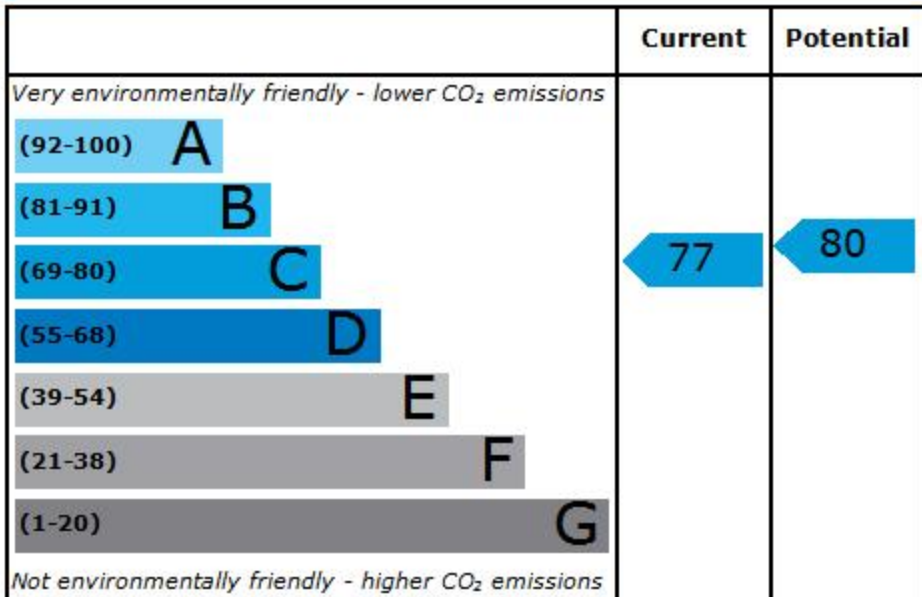

Energy Efficiency Rating

England & Wales

EU Directive
2002/91/EC

Environmental (CO₂) Impact Rating

England & Wales

EU Directive
2002/91/EC