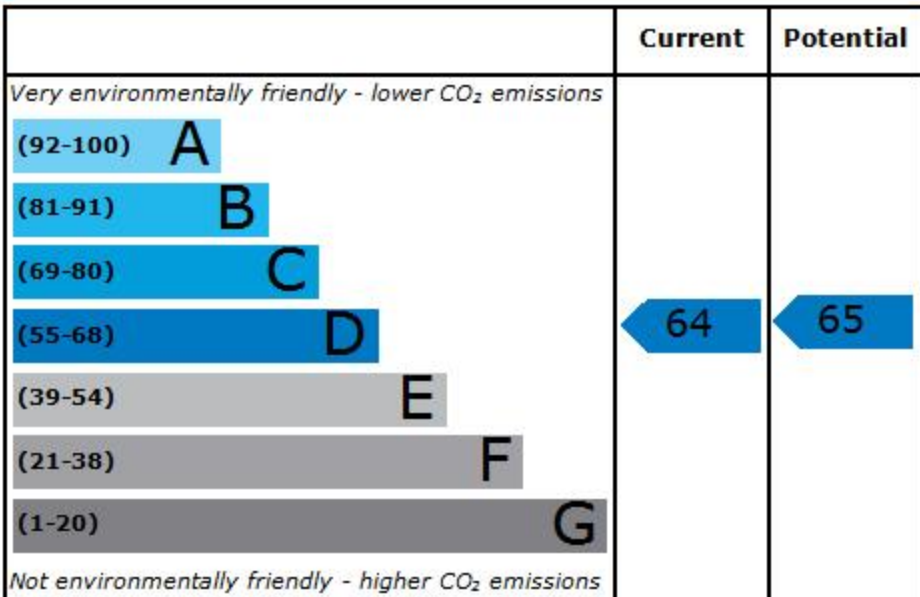

Energy Efficiency Rating

England & Wales

EU Directive
2002/91/EC

Environmental (CO₂) Impact Rating

England & Wales

EU Directive
2002/91/EC