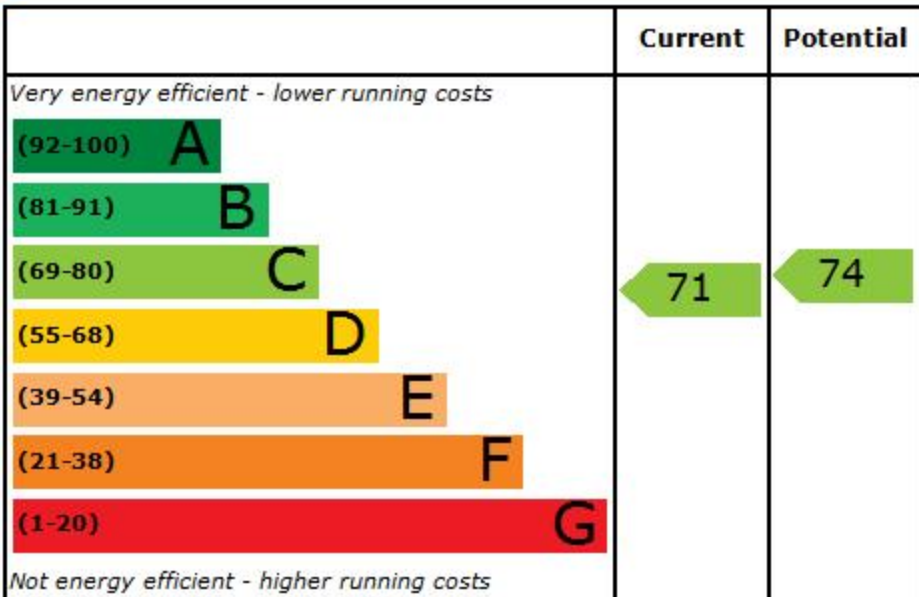

Energy Efficiency Rating

England & Wales

EU Directive
2002/91/EC

Environmental (CO₂) Impact Rating

England & Wales

EU Directive
2002/91/EC